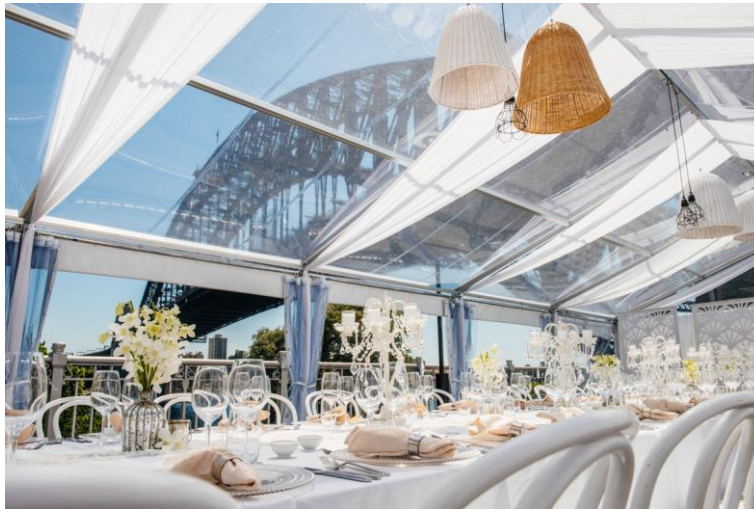

Host your next event at an iconic Sydney location. Pier One Sydney Harbour is one of Sydney's premier events and meetings venues. An unmatched location nestled beneath the Sydney Harbour Bridge, with stunning panoramic harbour views.

Offering nine impressive function rooms and conference spaces, each venue boasts floor-to-ceiling windows and views of Sydney Harbour and Walsh Bay. With indoor and outdoor access, take over the entire pier, bar, and function space to create an incredible event for you and your guests.